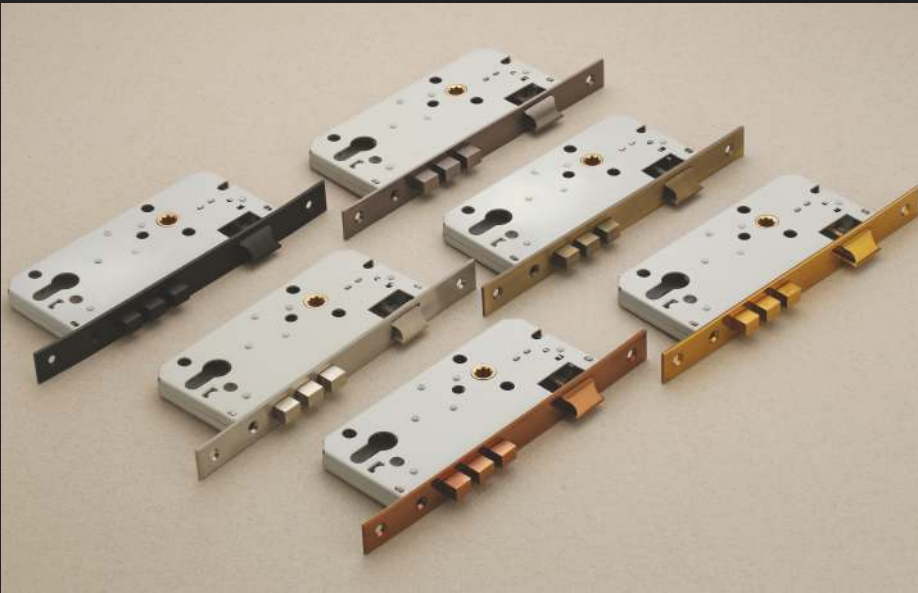

LOCK BODY

Finish

PVD Black, Black Satin, Satin,
Antique Brass, PVD Rose Gold, PVD Gold

Size	50x85	60x85
SS Matt	1787	1979
AB	2042	2234
Z.Black, MBN	2106	2298
PVD	2712	2904

BABY LATCH

Finish

Satin, Gray, Rose Gold, Black, Antique Brass